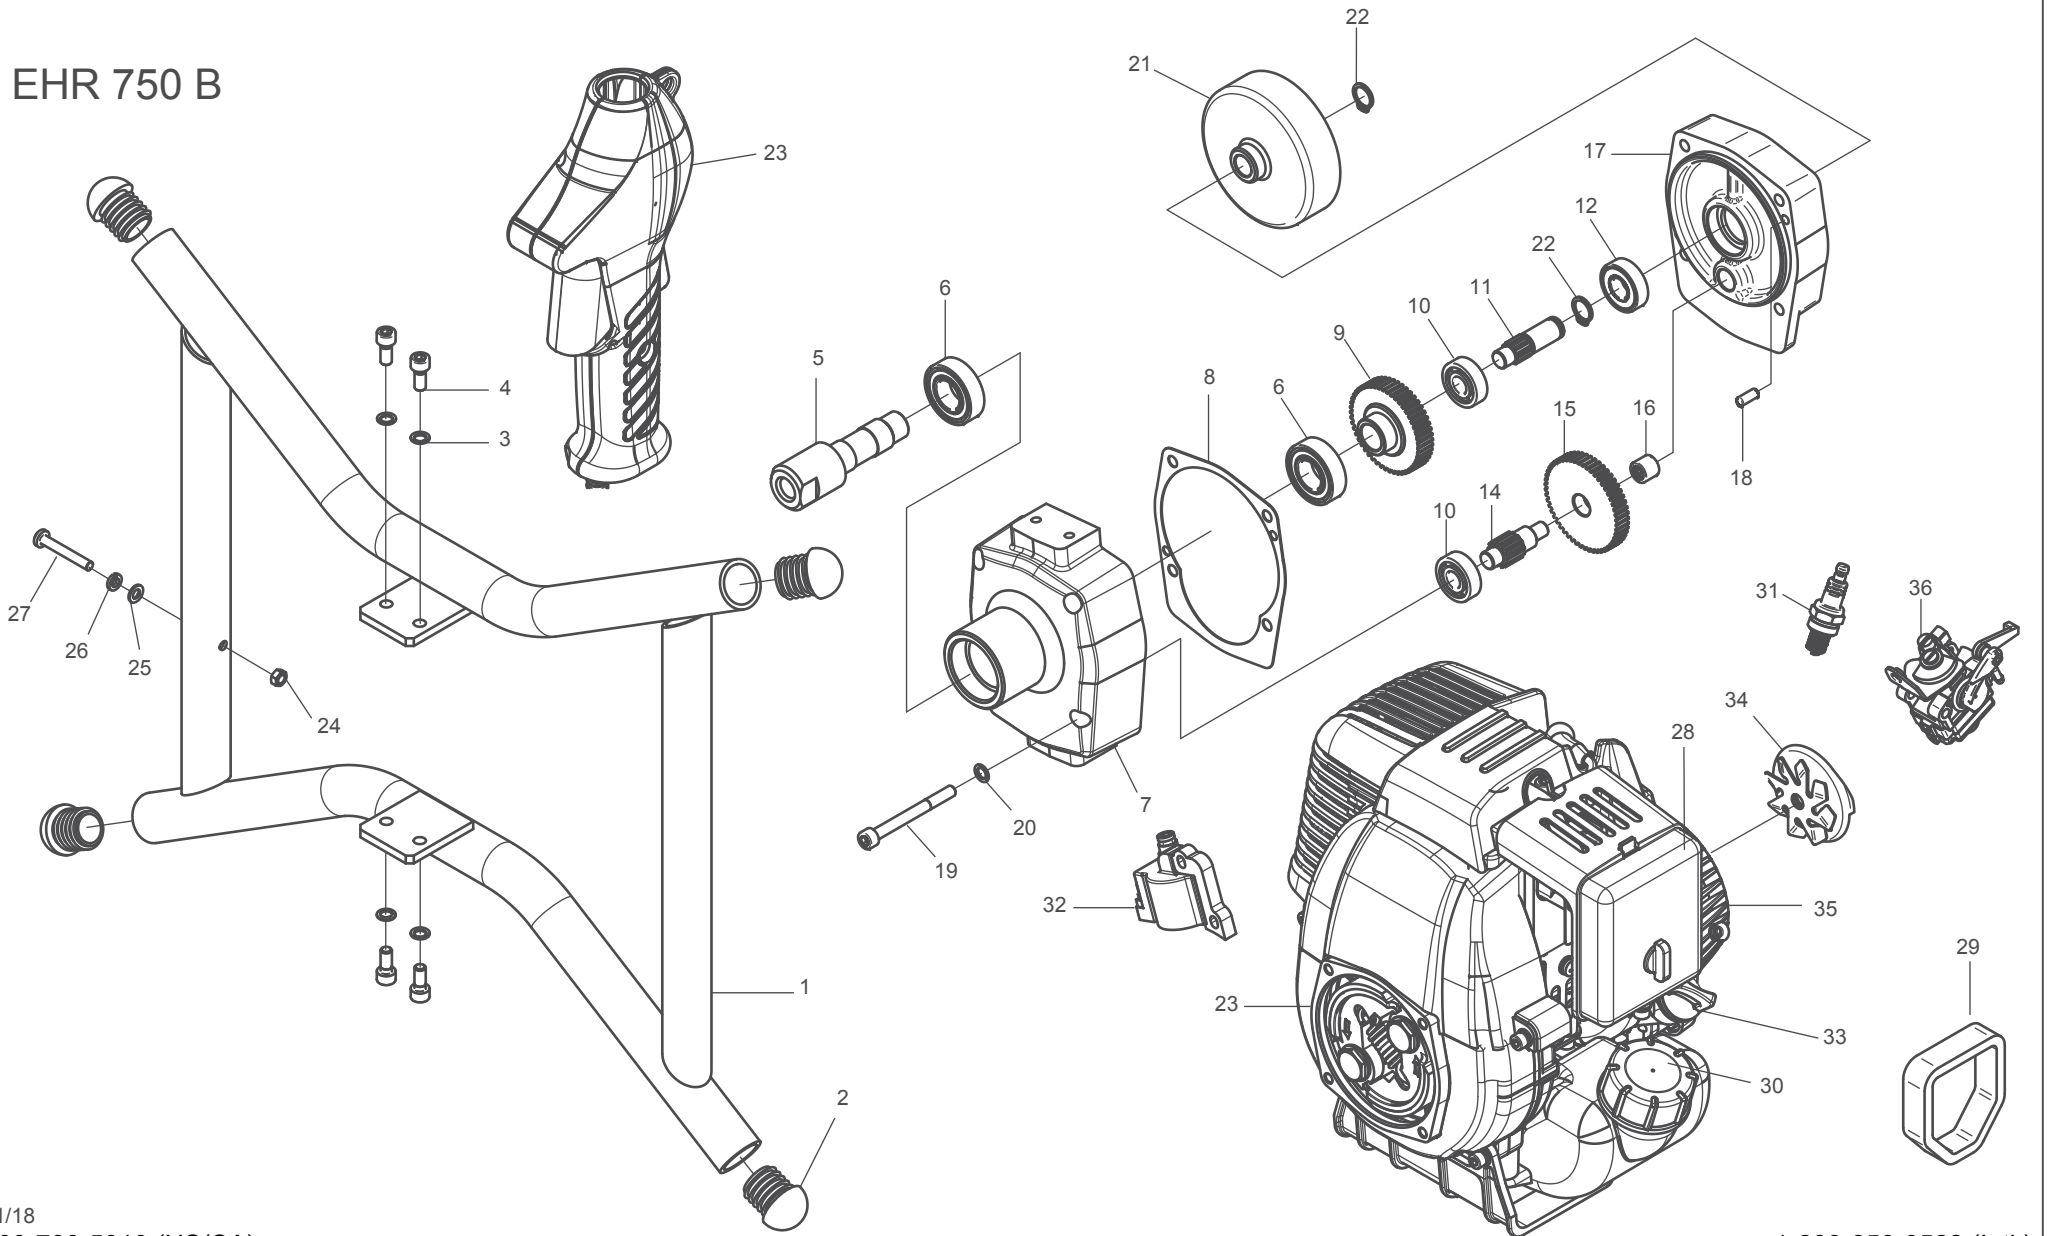

EHR 750 B

EHR 750 B

07B11000

| No. | Description | Order No. | Pcs | No. | Description | Order No. | Pcs |
|-----|-------------------------------|-----------|-----|-----|-------------------|-----------|-----|
| 1 | bow handle | 77B11590 | 1 | 19 | screw M6x60 | 80201140 | 4 |
| 2 | plug | 80900252 | 4 | 20 | lock washer S6 | 80201362 | 4 |
| 3 | lock washer A6 | 80201303 | 4 | 21 | clutch bell | 77B11480 | 1 |
| 4 | screw M6x14 | 80201428 | 4 | 22 | locking ring 12/1 | 80201321 | 2 |
| 5 | work spindle | 77B11420 | 1 | 23 | engine complete | 80700187 | 1 |
| 6 | grooved ball bearing 6003 2RS | 80410043 | 2 | 24 | hexagonal nut M5 | 80201003 | 1 |
| 7 | gearbox housing | 77B11400 | 1 | 25 | washer A5,3 | 80201374 | 1 |
| 8 | gearbox seal | 82000441 | 1 | 26 | lock washer 5 | 80201302 | 1 |
| 9 | spindle wheel | 77B11430 | 1 | 27 | screw M5x35 | 80201137 | 1 |
| 10 | grooved ball bearing 6000 | 80410020 | 2 | 28 | air filter cover | 67B11361 | 1 |
| 11 | pinion shaft | 77B11490 | 1 | 29 | air filter | 67B11362 | 1 |
| 12 | grooved ball bearing 6001 2Z | 80410031 | 1 | 30 | filler cap | 67B11410 | 1 |
| 13 | | | | 31 | spark plug | 67B11382 | 1 |
| 14 | intermediate shaft | 77B11500 | 1 | 32 | ignition unit | 67B11403 | 1 |
| 15 | intermediate wheel | 77B11470 | 1 | 33 | oil filter screw | 67B11369 | 1 |
| 16 | needle sleeve HK 0810 | 80420110 | 1 | 34 | engaging piece | 67B11367 | 1 |
| 17 | end shield of gearing | 77B11610 | 1 | 35 | starter complete | 67B11364 | 1 |
| 18 | cylinder pin 5m6x12 | 80200574 | 1 | 36 | carburetor | 67B11380 | 1 |